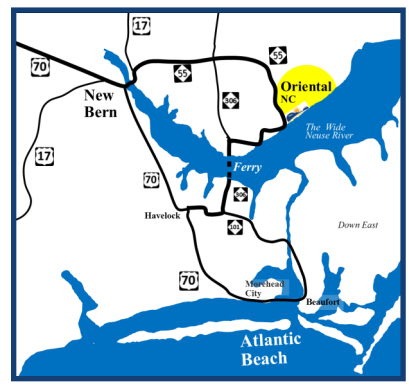

OL' FRONT PORCH

MUSIC FESTIVAL

ORIENTAL, NC

October 6 & 7th, 2023

Fri Music Locations **Sat**

Friday & Saturday Transportation Route

Walk & Bike Area / Closed to Cars

Parking in Oriental, NC... When parking along town streets without curbs, please gently pull all the way off the road and onto the grass.

Riverfront

The Wide Neuse River

Harbor