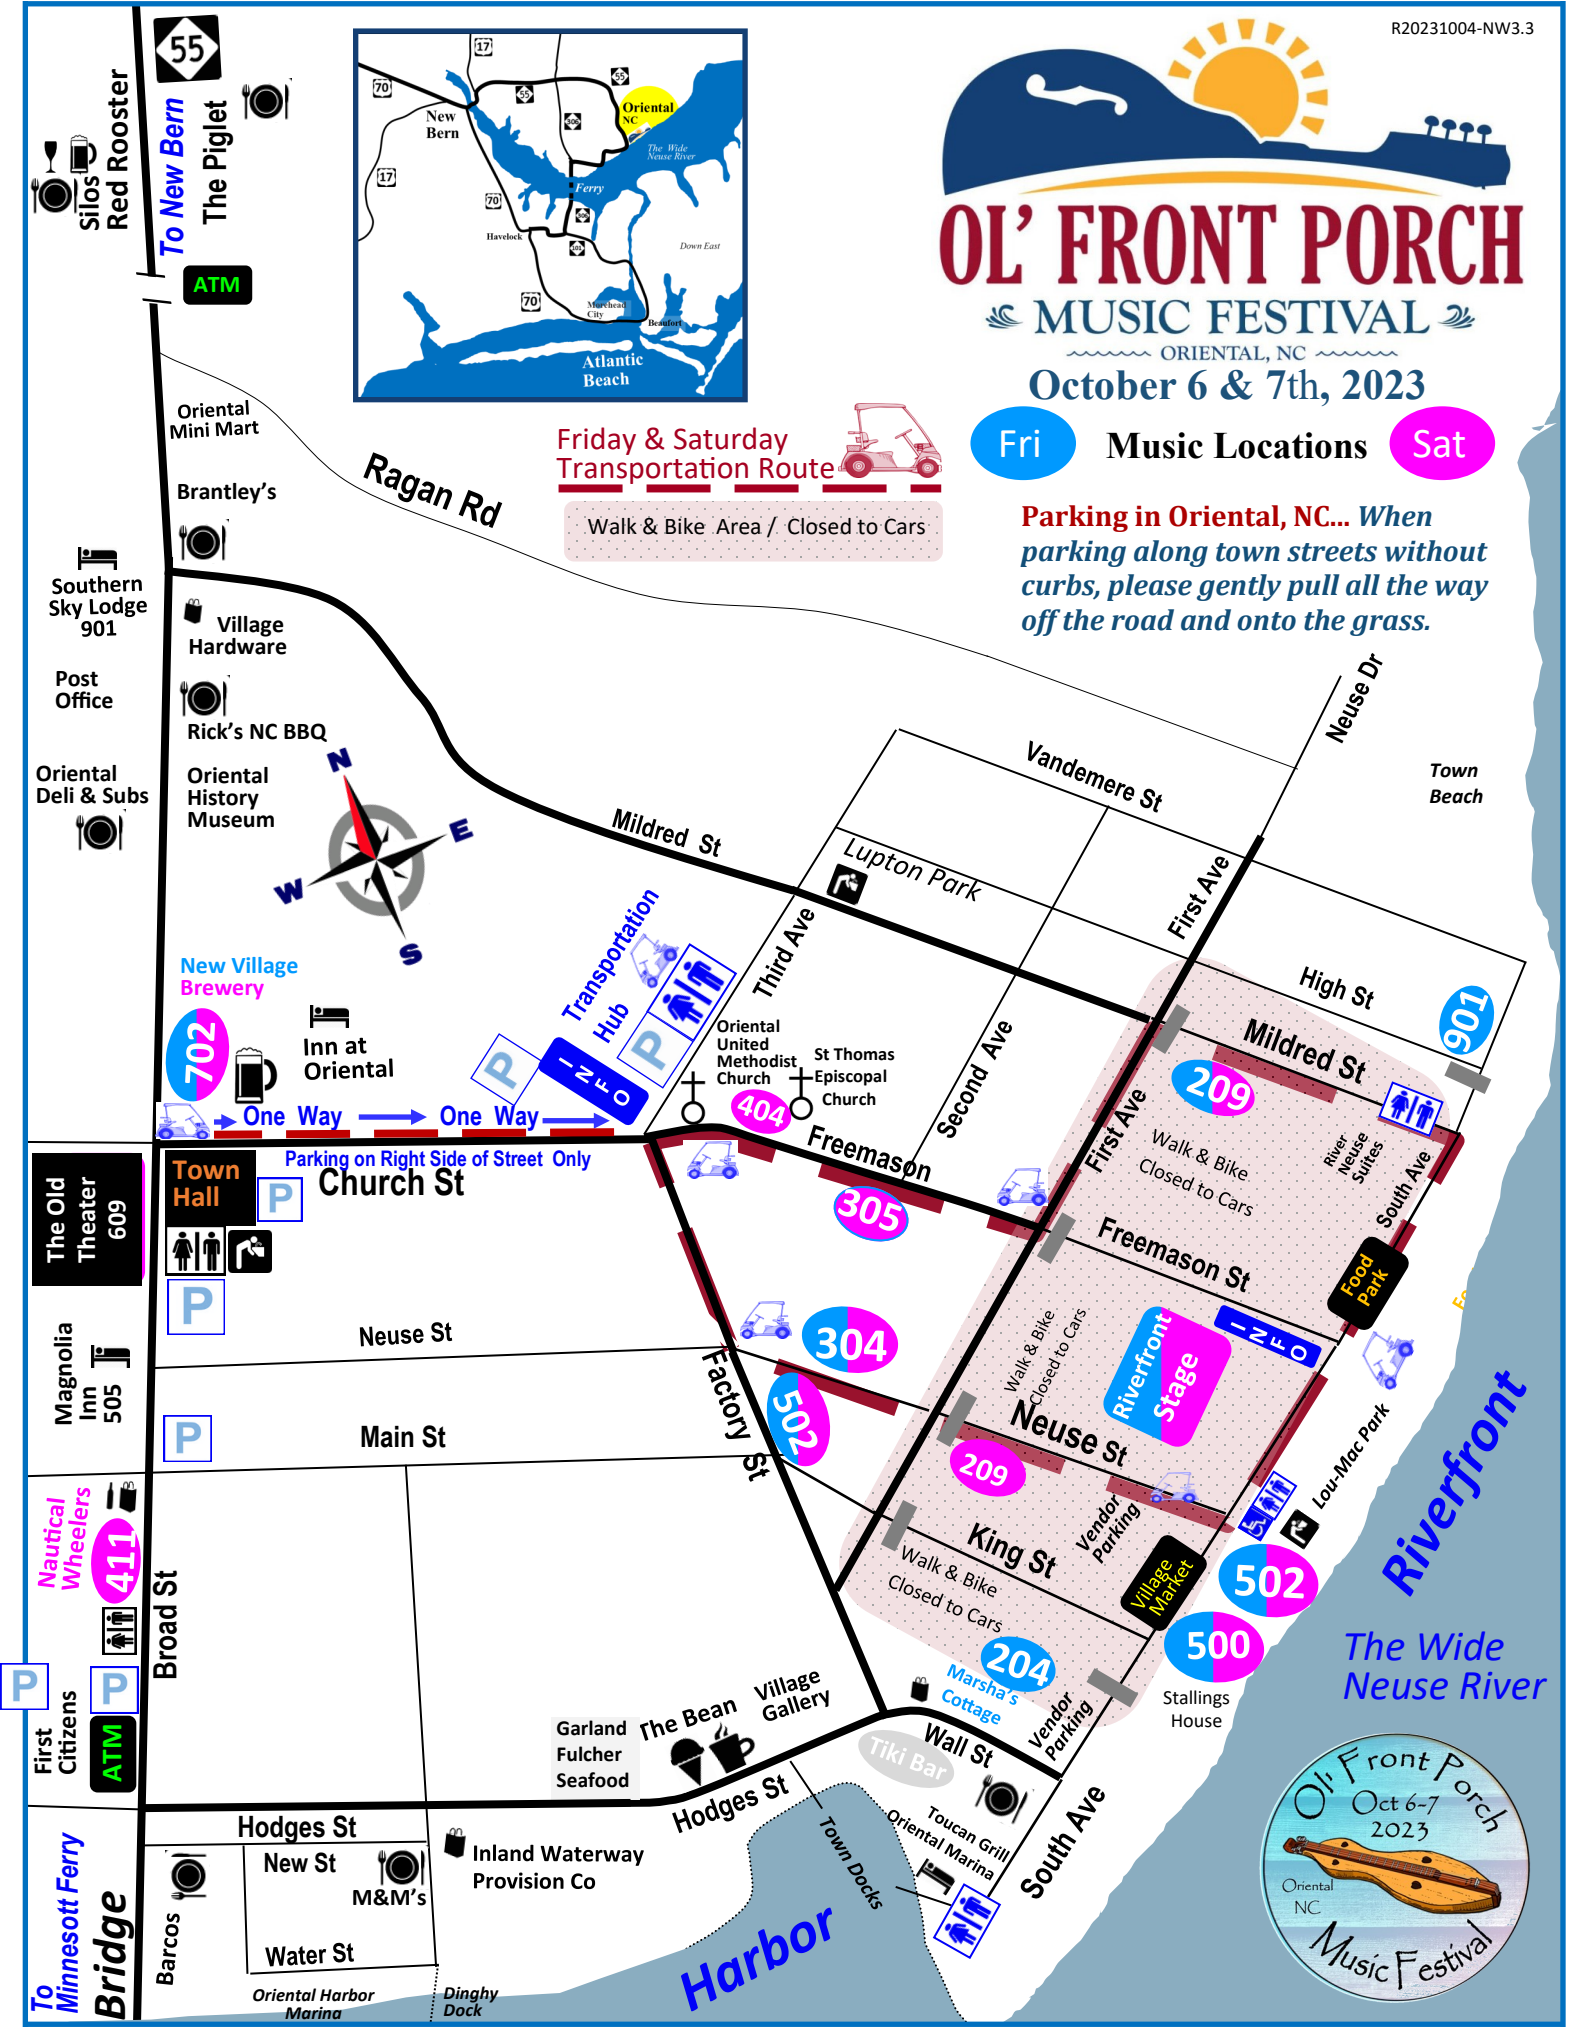

Friday & Saturday Transportation Route

Walk & Bike Area / Closed to Cars

Parking in Oriental, NC... When parking along town streets without curbs, please gently pull all the way off the road and onto the grass.

Riverfront

The Wide Neuse River

Harbor